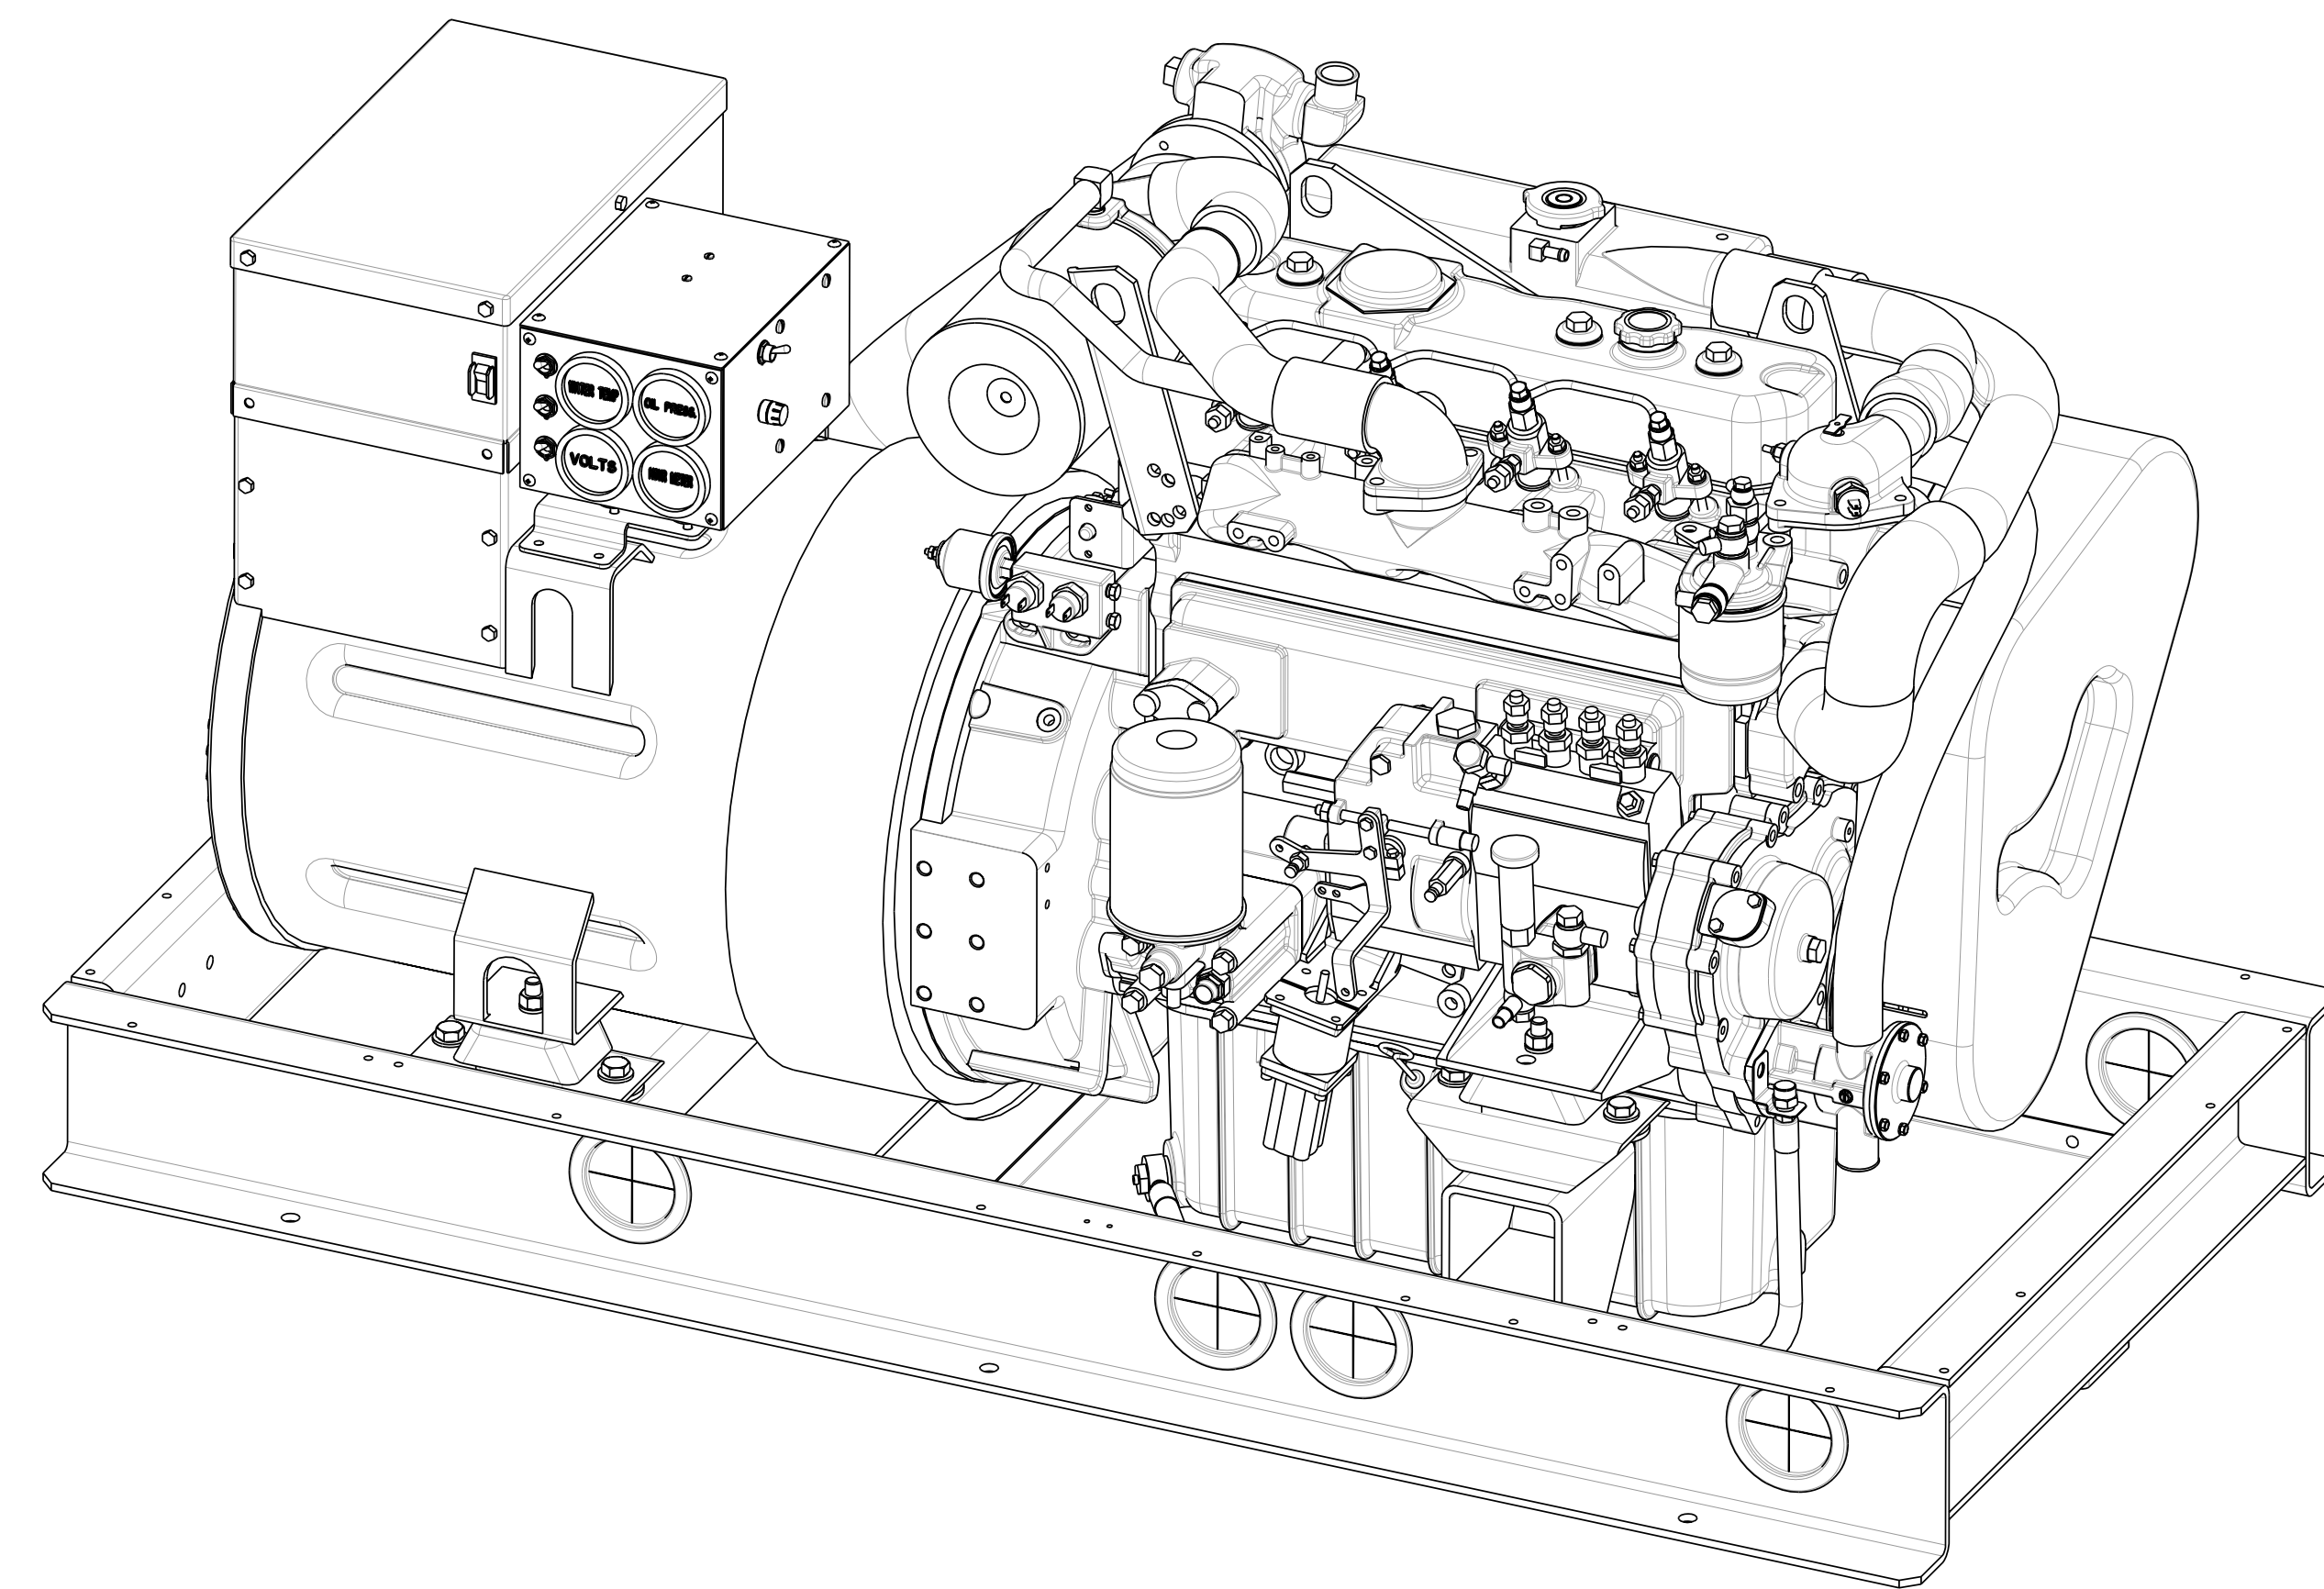

ECO NO.	DATE	REV.	REVISION RECORD	AUTH.	DR. BY
6221	9/17/77	A	RELEASED		AFS
6845	12/78	B	SENSOR P/N 39172 WAS 41318.		GA
6941	1/79	C	HEAT EXCHANGER WAS 44791. FW PUMP WAS 47345		GA

FAST MOVING PARTS	
49605	ALTERNATOR, 12V 50A
38530	ALTERNATOR, 24V 42A
44044	BELT, GUARD
44385	BELT, WATER PUMP-ALTERNATOR
24306	CAP, PRESSURE
20946	CIRCUIT BREAKER, 10A 24VDC
36563	CIRCUIT BREAKER, 10A 12VDC
24683	CIRCUIT BREAKER, 20A 12VDC
43577	DIPSTICK
33259	EMERGENCY STOP SWITCH
32923	EXHAUST TEMPERATURE SWITCH
43930	FILTER, AIR
46140	FILTER, FUEL OIL
44995	FILTER, LUBE OIL
33769	FUSE, 8 AMP
48176	GASKET SET, COMPLETE
48175	GASKET SET, UPPER
47353	GASKET, HEAD
45444	GASKET, OIL PAN
48130	GLOWPLUG, 12V
45124	GLOWPLUG, 24V
36557	HARNESS 15 FT. EXT 4 PIN
30760	HARNESS 15 FT. EXT 8 PIN
44347	HARNESS EXT 15 PIN, 15'-30'
44791	HEAT EXCHANGER
42053	HEAT EXCHANGER END CAP
42054	HEAT EXCHANGER GASKET
44131	HEAT EXCHANGER O-RING
47305	HOSE KIT, WATER
36192	HOURLY METER, 12V
42159	HOURLY METER, 24V
48139	INJECTOR - NATURALLY ASP.
48144	INJECTOR - TURBOCHARGED
42490	ISOLATORS
45140	MANUAL OPERATOR
36650	OIL COOLER
35110	OIL PRESSURE METER 12V
42157	OIL PRESSURE METER 24V
24132	OIL PRESSURE SENDER 12V
42161	OIL PRESSURE SENDER 24V
37323	OIL PRESSURE SWITCH 5#
11552	OIL PRESSURE SWITCH 10#
13758	PAINT, RED AEROSOL
42307	PAINT, WHITE AEROSOL
36842	PANEL KIT, ADMIRAL 12V
46637	PANEL KIT, ADMIRAL 24V
36539	PANEL, GENSET CONTROL 12V
42162	PANEL, GENSET CONTROL 24V
44336	PANEL, REMOTE START/STOP 15 PIN
47354	PUMP, FRESH WATER
47323	PUMP, IMPELLER KIT
47352	PUMP, MOUNTING GASKET
44183	PUMP, MOUNTING O-RING
47324	PUMP, REPAIR KIT
43514	PUMP, SEA WATER
44995	REMOTE LUBE OIL FILTER
48177	SPARE PARTS KIT A
48178	SPARE PARTS KIT B-NATURALLY ASP.
48184	SPARE PARTS KIT B-TURBOCHARGED
303007	SOLENOID, FUEL CONTROL 12V
39746	SOLENOID, FUEL CONTROL 24V
45561	SOLENOID, FUEL STOP 12V
45562	SOLENOID, FUEL STOP 24V
24639	SOLENOID, PREHEAT 12V
22249	SOLENOID, PREHEAT 24V
43472	STARTER MOTOR 12V
39417	STARTER MOTOR 24V
24732	SWITCH, PREHEAT & START
24731	SWITCH, STOP
39826	TACHOMETER, ADMIRAL PANEL
24977	TANK, COOLANT RECOVERY
45486	THERMOSTAT
42042	THERMOSTAT MOUNTING GASKET
47351	VALVE COVER GASKET
42336	VOLTAGE REGULATOR
35111	VOLTMETER 12V
42156	VOLTMETER 24V
44495	WATER INJ. EXHAUST ELBOW NAT. ASP.
44493	WATER INJ. EXHAUST ELBOW TURBO
35108	WATER TEMPERATURE METER 12V
42158	WATER TEMPERATURE METER 24V
35109	WATER TEMPERATURE SENDER
39550	WATER TEMPERATURE SWITCH
44782	WIRING HARNESS
11885	ZINC