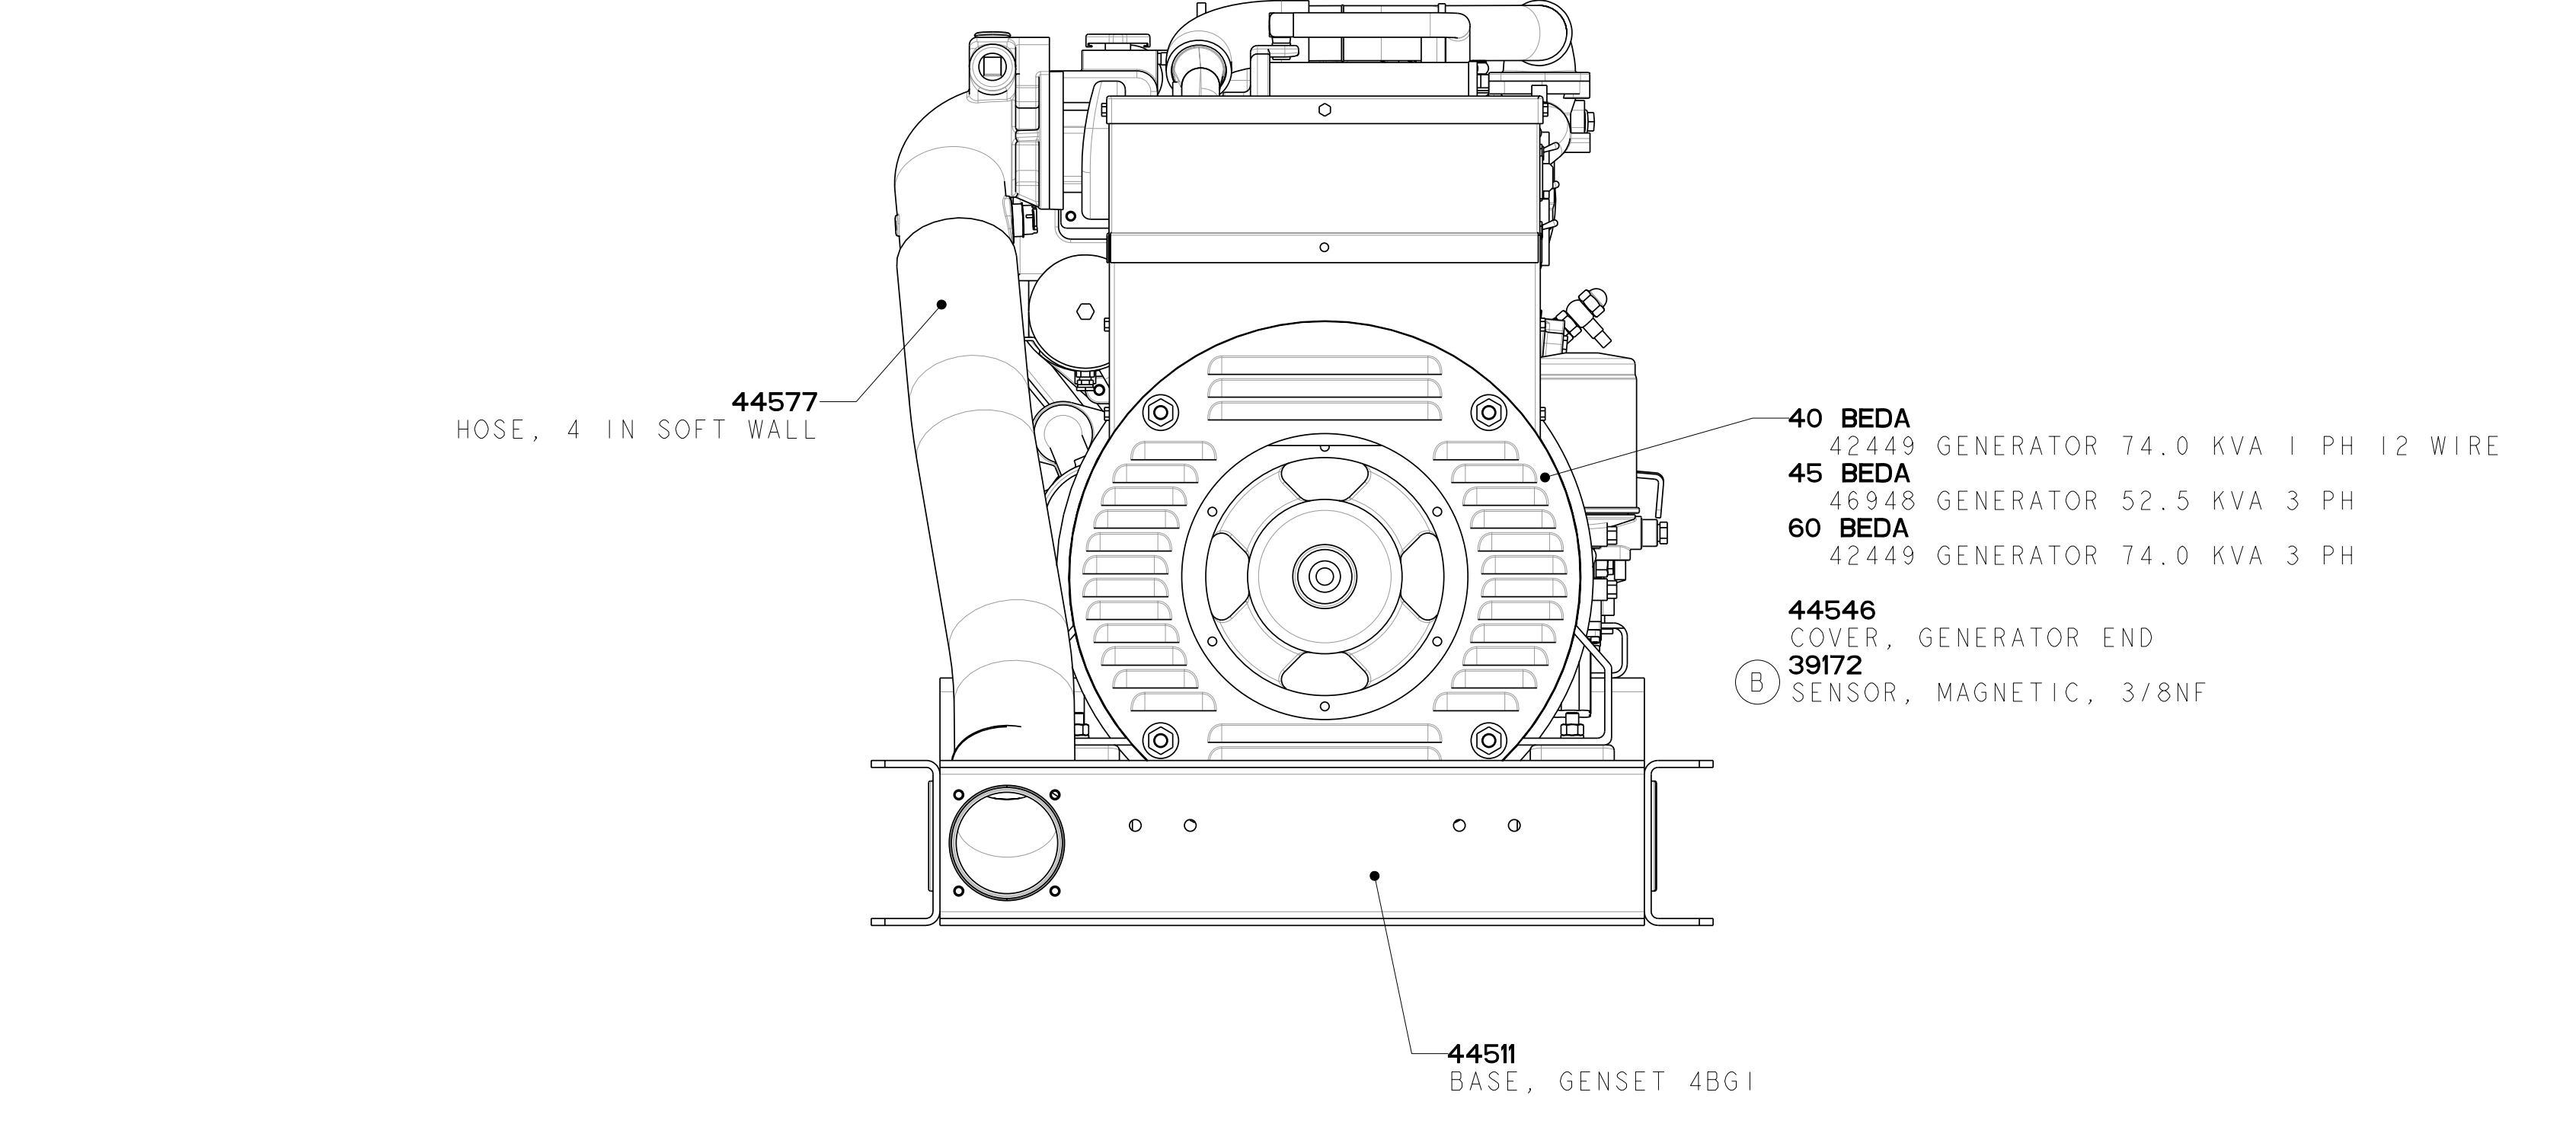

TOLERANCES (UNLESS OTHERWISE NOTED)		WESTERBEKE CORPORATION TAUNTON, MA. 02780	
INCHES	MILLIMETERS	PARTS LIST 40-60 BEDA	
.XX : .02	X : .1	DRAWN BY	DATE
.XXX : .005	XX : .05	AFS	9/Jan/03
CAST : .03	XX : .05	APPROVED BY	DATE
FINISH : .03	XX : .05	AFS	9/Jan/03
DIMENSIONS		SCALE	SIZE
INCHES		0.188	E
MILLIMETERS		DRAWING NUMBER	
(WHEN APPLICABLE)		52759	
		SHEET	REV.
		1 of 1	C