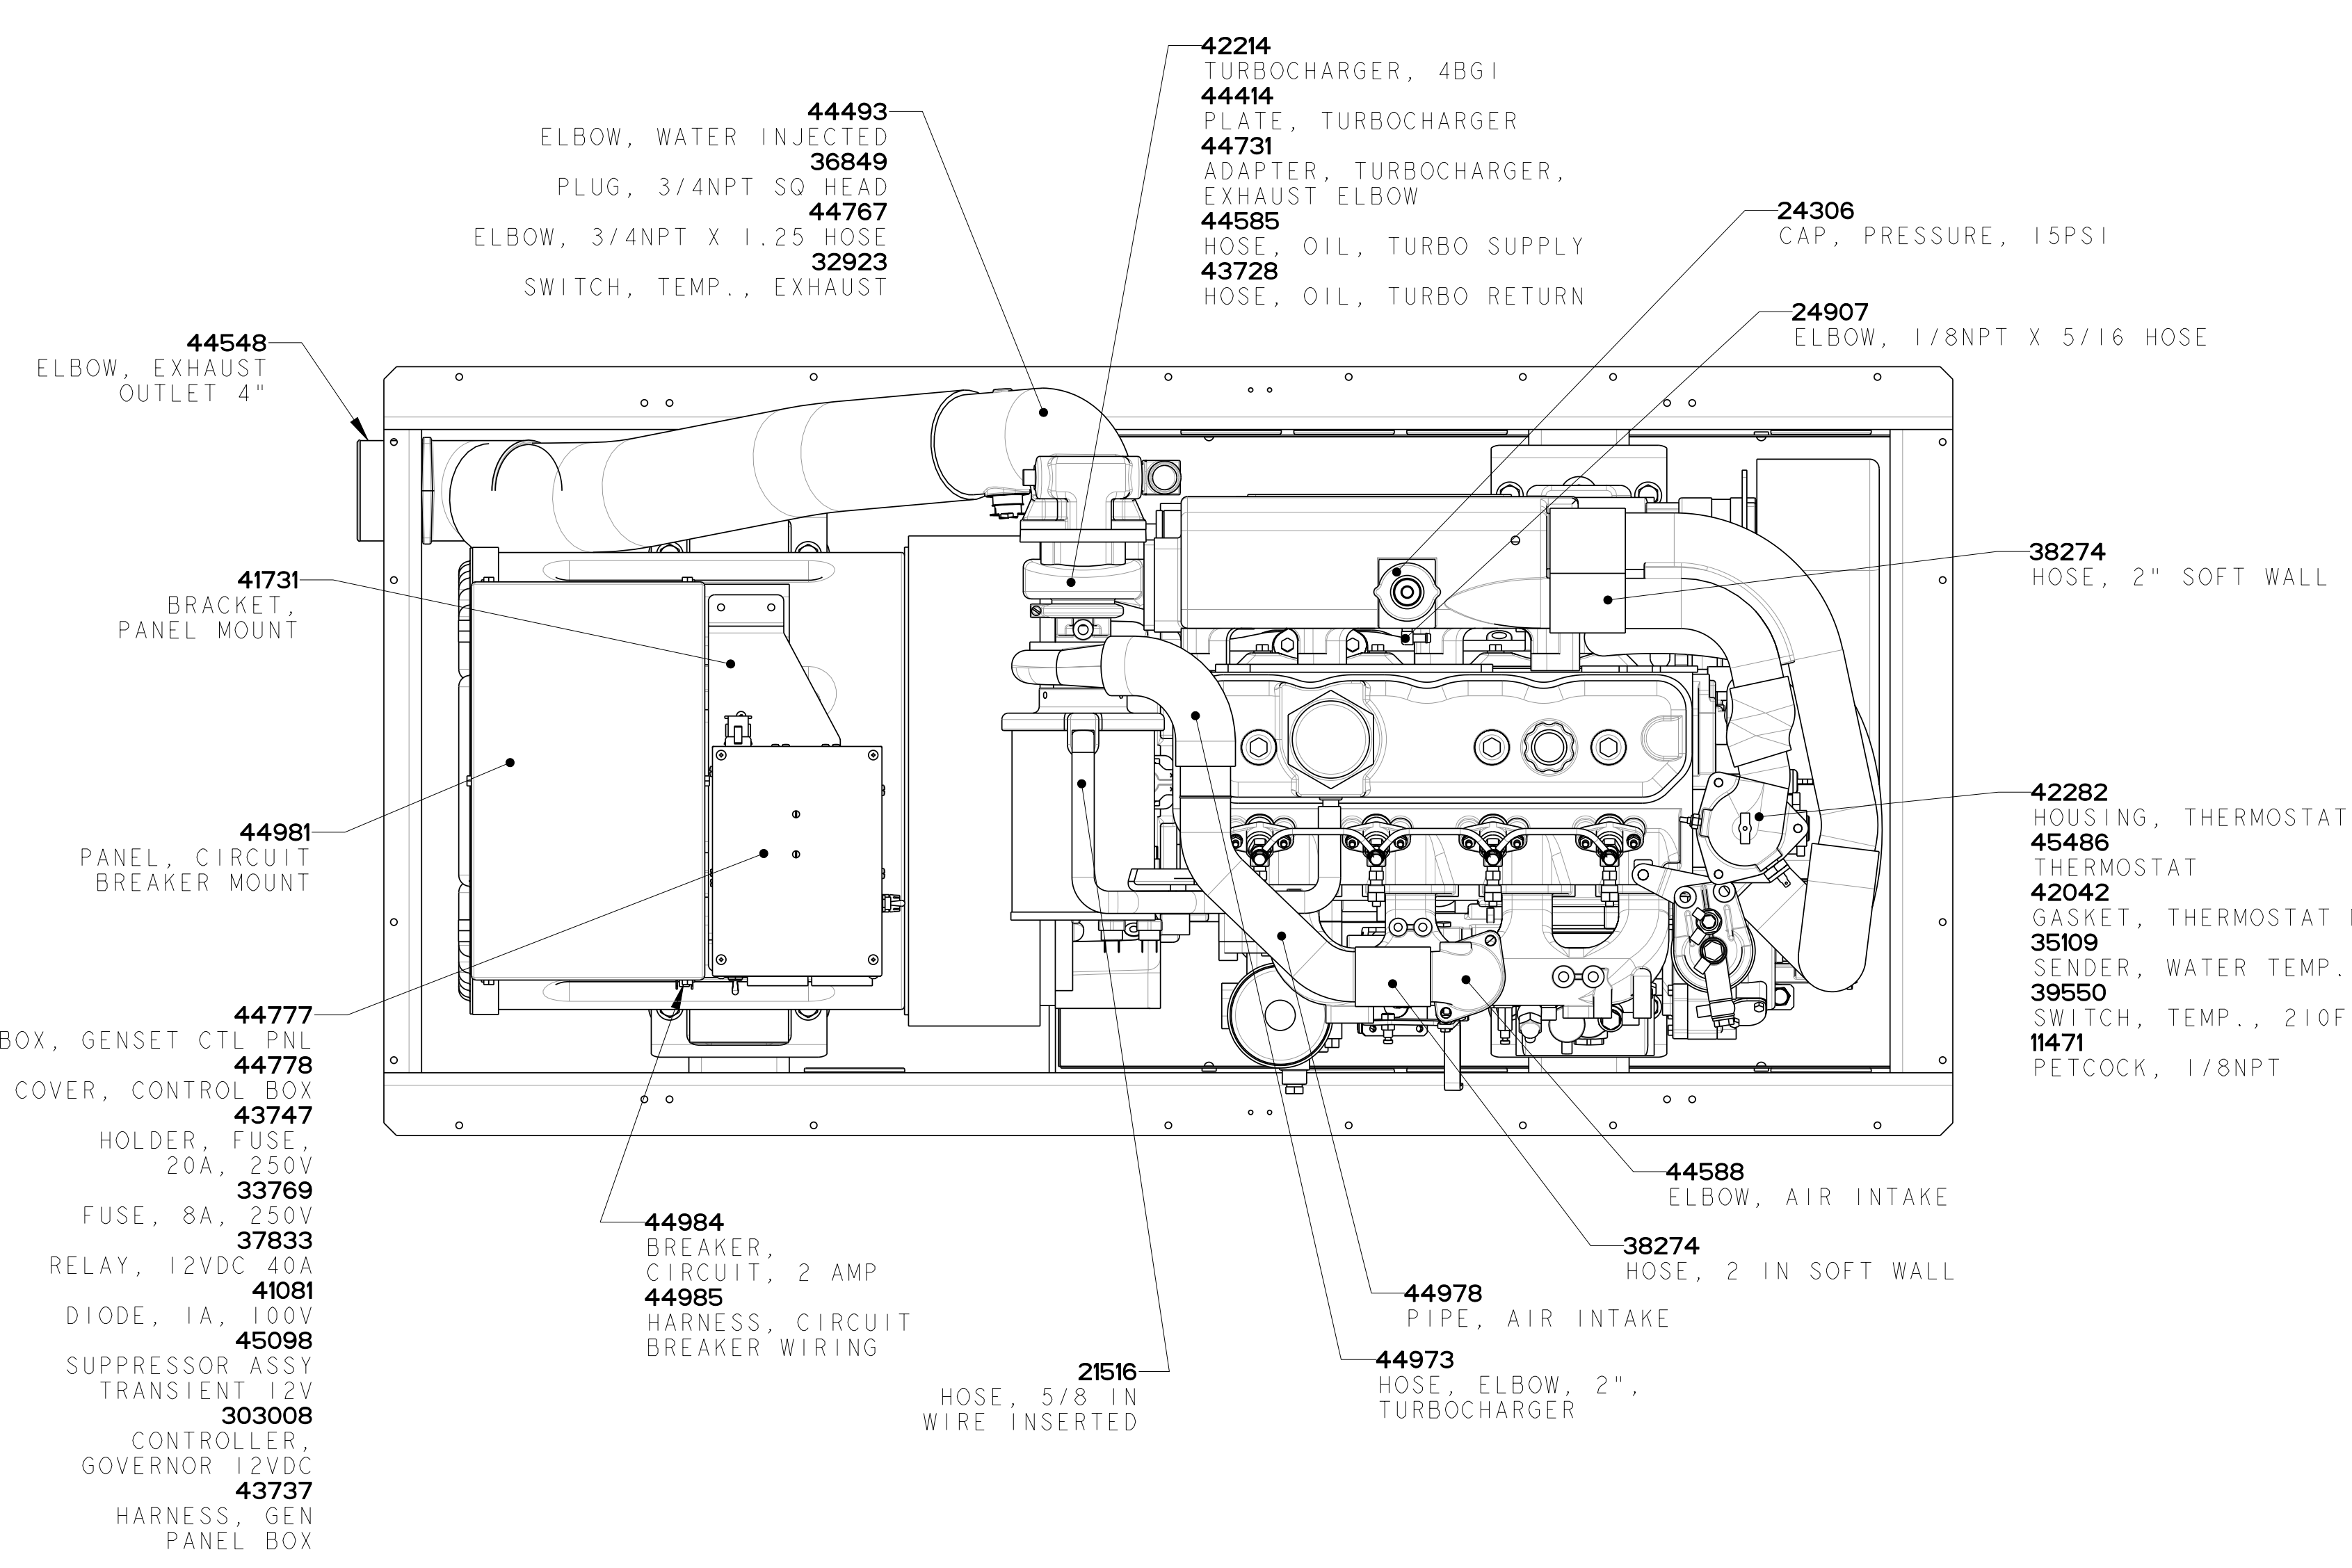

ECO NO.	DATE	REV.	REVISION RECORD	AUTH.	DR. BY
6221	9/17/77	A	RELEASED		AFS
6845	12/78	B	SENSOR P/N 39172 WAS 41318.		GA
6941	1/79	C	HEAT EXCHANGER WAS 44791. FW PUMP WAS 47345		GA

FAST MOVING PARTS	
49605	ALTERNATOR, 12V 50A
38530	ALTERNATOR, 24V 42A
44044	BELT, GUARD
44385	BELT, WATER PUMP-ALTERNATOR
24306	CAP, PRESSURE
20946	CIRCUIT BREAKER, 10A 24VDC
36563	CIRCUIT BREAKER, 10A 12VDC
24683	CIRCUIT BREAKER, 20A 12VDC
43577	DIPSTICK
33259	EMERGENCY STOP SWITCH
32923	EXHAUST TEMPERATURE SWITCH
43930	FILTER, AIR
46140	FILTER, FUEL OIL
44995	FILTER, LUBE OIL
33769	FUSE, 8 AMP
48176	GASKET SET, COMPLETE
48175	GASKET SET, UPPER
47353	GASKET, HEAD
45444	GASKET, OIL PAN
48130	GLOWPLUG, 12V
45124	GLOWPLUG, 24V
36557	HARNESS 15 FT. EXT 4 PIN
30760	HARNESS 15 FT. EXT 8 PIN
44347	HARNESS EXT 15 PIN, 15'-30'
44791	HEAT EXCHANGER
42053	HEAT EXCHANGER END CAP
42054	HEAT EXCHANGER GASKET
44131	HEAT EXCHANGER O-RING
47305	HOSE KIT, WATER
36192	HOURLY METER, 12V
42159	HOURLY METER, 24V
48139	INJECTOR - NATURALLY ASP.
48144	INJECTOR - TURBOCHARGED
42490	ISOLATORS
45140	MANUAL OPERATOR
36650	OIL COOLER
35110	OIL PRESSURE METER 12V
42157	OIL PRESSURE METER 24V
24132	OIL PRESSURE SENDER 12V
42161	OIL PRESSURE SENDER 24V
37323	OIL PRESSURE SWITCH 5#
11552	OIL PRESSURE SWITCH 10#
13758	PAINT, RED AEROSOL
42307	PAINT, WHITE AEROSOL
36842	PANEL KIT, ADMIRAL 12V
46637	PANEL KIT, ADMIRAL 24V
36539	PANEL, GENSET CONTROL 12V
42162	PANEL, GENSET CONTROL 24V
44336	PANEL, REMOTE START/STOP 15 PIN
47354	PUMP, FRESH WATER
47323	PUMP, IMPELLER KIT
47352	PUMP, MOUNTING GASKET
44183	PUMP, MOUNTING O-RING
47324	PUMP, REPAIR KIT
43514	PUMP, SEA WATER
44995	REMOTE LUBE OIL FILTER
48177	SPARE PARTS KIT A
48178	SPARE PARTS KIT B-NATURALLY ASP.
48184	SPARE PARTS KIT B-TURBOCHARGED
303007	SOLENOID, FUEL CONTROL 12V
39746	SOLENOID, FUEL CONTROL 24V
45561	SOLENOID, FUEL STOP 12V
45562	SOLENOID, FUEL STOP 24V
24639	SOLENOID, PREHEAT 12V
22249	SOLENOID, PREHEAT 24V
43472	STARTER MOTOR 12V
39417	STARTER MOTOR 24V
24732	SWITCH, PREHEAT & START
24731	SWITCH, STOP
39826	TACHOMETER, ADMIRAL PANEL
24977	TANK, COOLANT RECOVERY
45486	THERMOSTAT
42042	THERMOSTAT MOUNTING GASKET
47351	VALVE COVER GASKET
42336	VOLTAGE REGULATOR
35111	VOLTMETER 12V
42156	VOLTMETER 24V
44495	WATER INJ. EXHAUST ELBOW NAT. ASP.
44493	WATER INJ. EXHAUST ELBOW TURBO
35108	WATER TEMPERATURE METER 12V
42158	WATER TEMPERATURE METER 24V
35109	WATER TEMPERATURE SENDER
39550	WATER TEMPERATURE SWITCH
44782	WIRING HARNESS
11885	ZINC