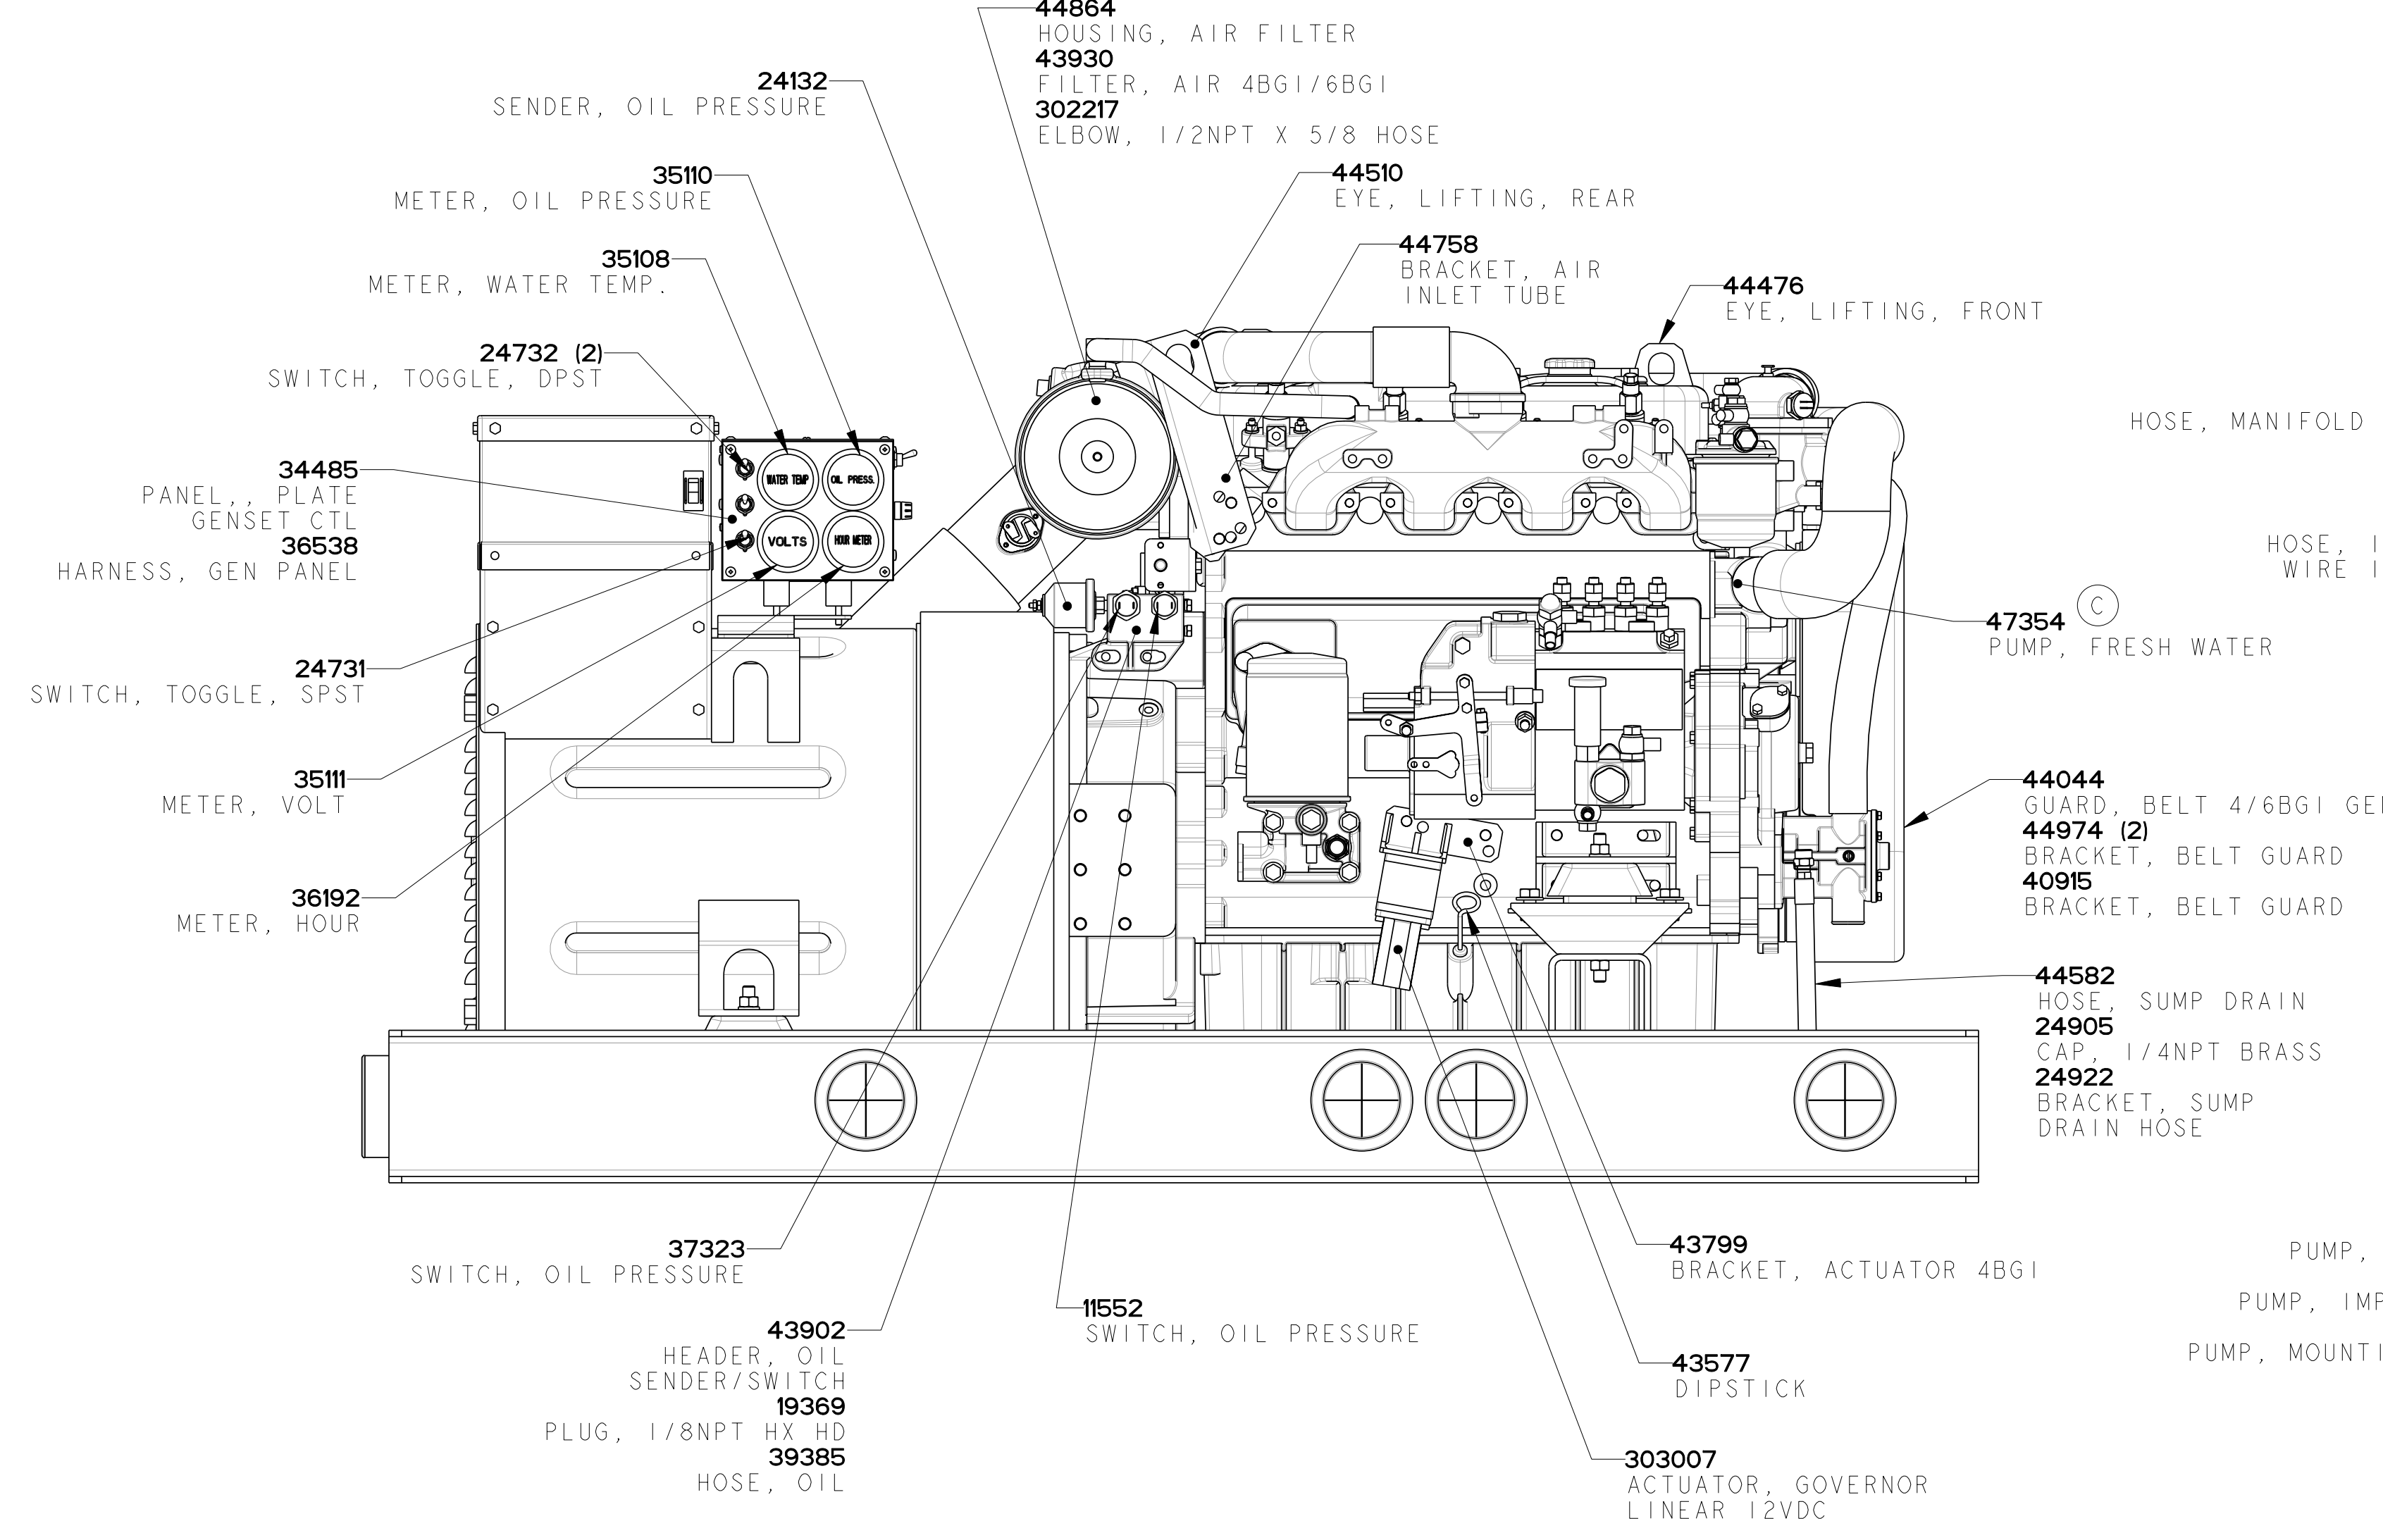

TOLERANCES (UNLESS OTHERWISE NOTED)		WESTERBEKE CORPORATION TAUNTON, MA. 02780	
INCHES	MILLIMETERS	PARTS LIST 40-60 BEDA	
.XX : .02	X : .1	DRAWN BY	DATE
.XXX : .005	XX : .05	AFS	9/Jan/03
CAST : .03	XX : .05	APPROVED BY	DATE
FINISH : .03	XX : .05	AFS	9/Jan/03
DIMENSIONS		SCALE	SIZE
INCHES		0.188	E
MILLIMETERS		DRAWING NUMBER	
(WHEN APPLICABLE)		52759	
		SHEET	REV.
		1 of 1	C