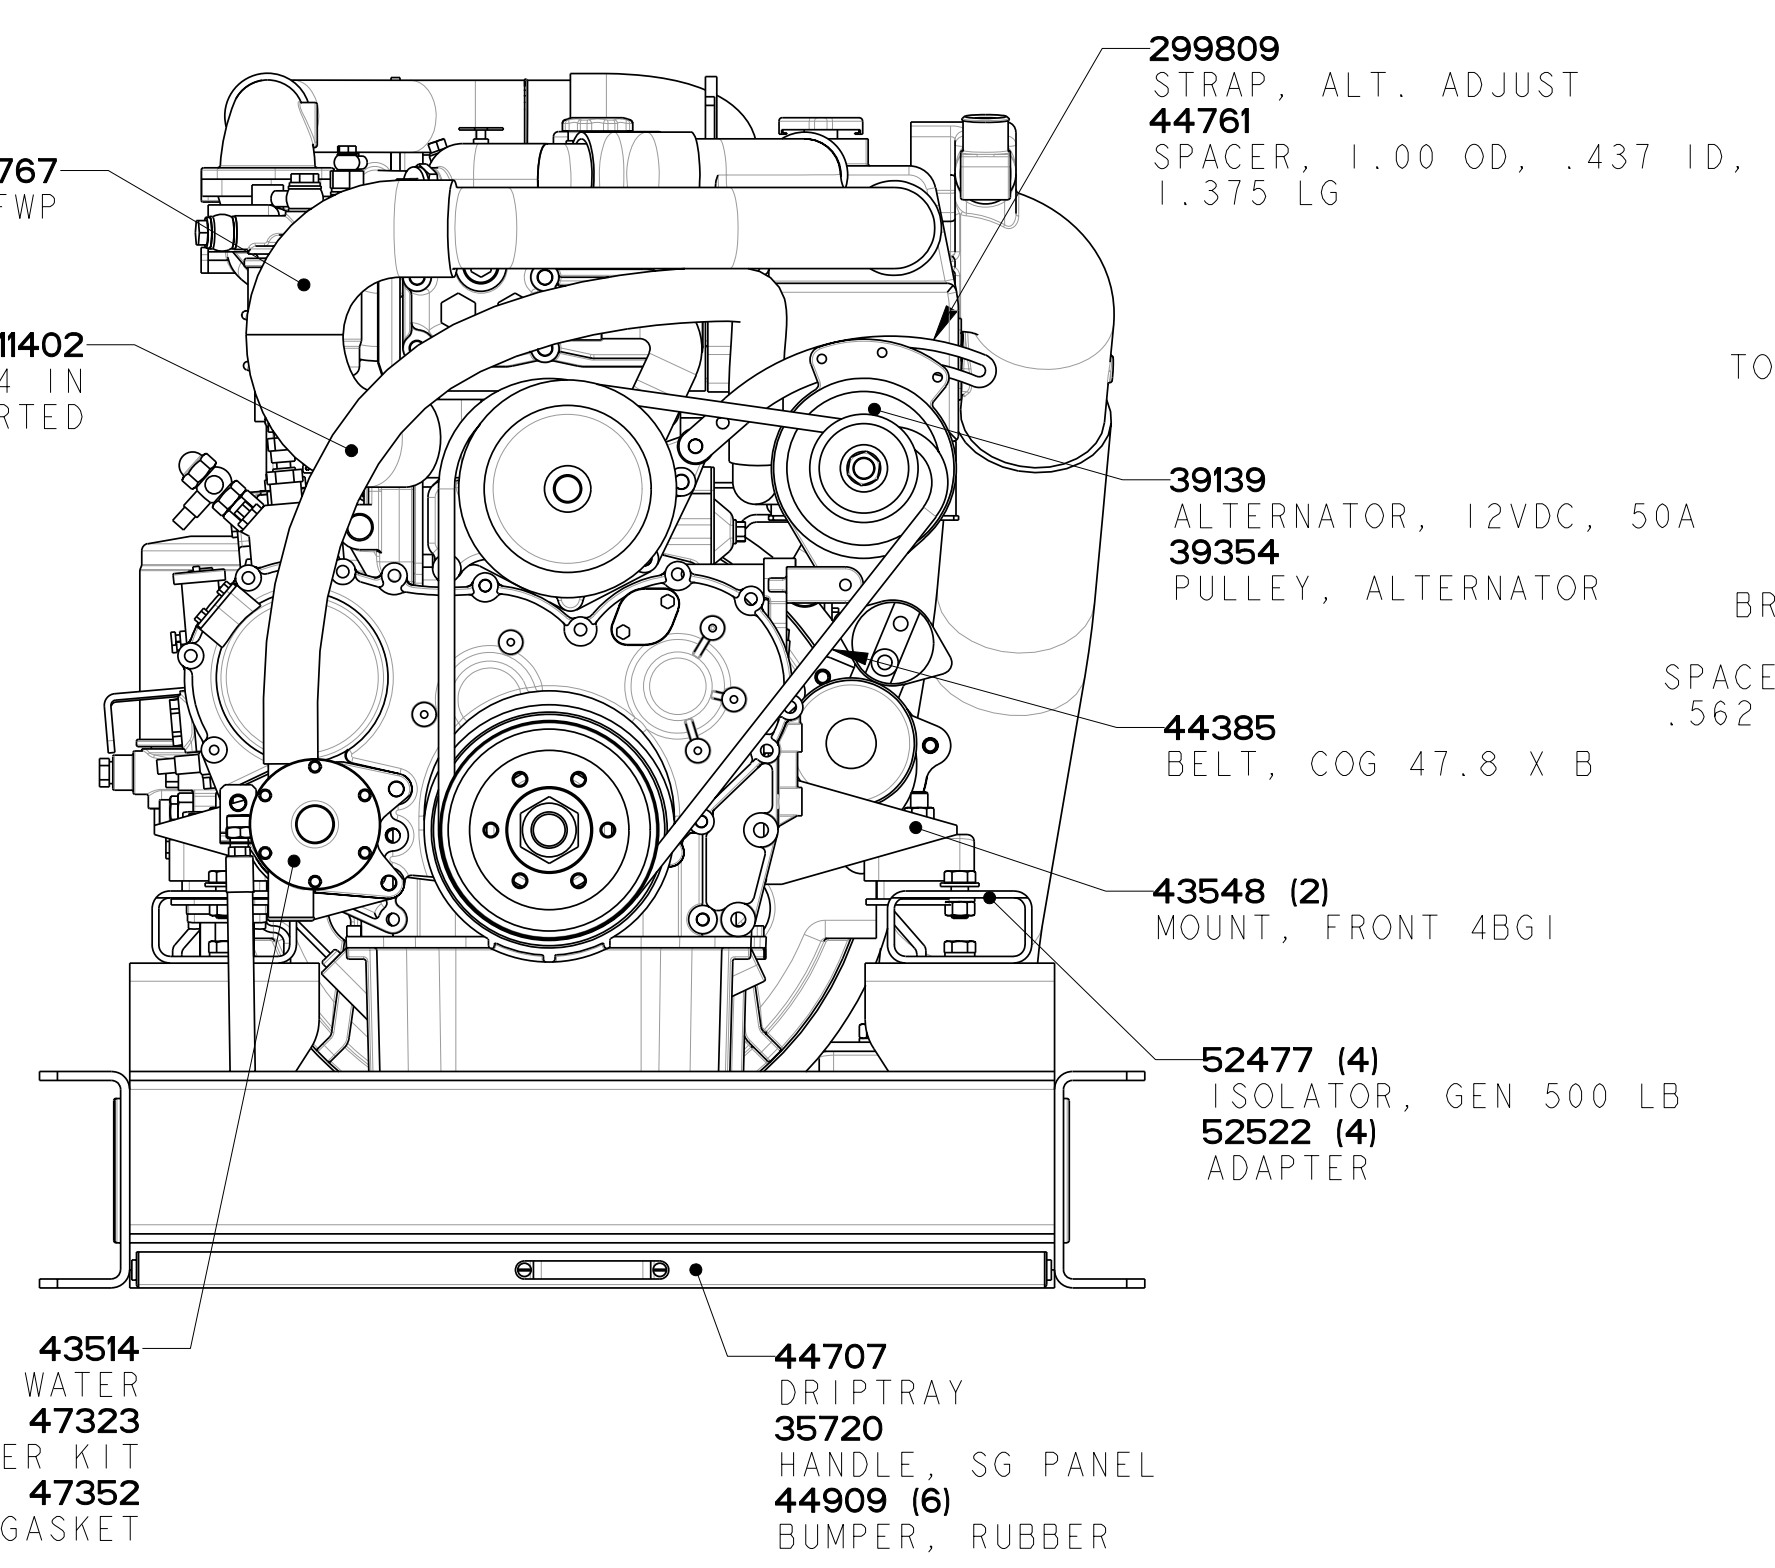

TOLERANCES (UNLESS OTHERWISE NOTED)		WESTERBEKE CORPORATION TAUNTON, MA. 02780	
INCHES	MILLIMETERS	PARTS LIST 40-60 BEDA	
.XX : .02	X : .1	DRAWN BY	DATE
.XXX : .005	XX : .05	AFS	9/Jan/03
CAST : .03	XX : .05	APPROVED BY	DATE
FINISH : .03	XX : .05	AFS	9/Jan/03
DIMENSIONS		SCALE	SIZE
INCHES		0.188	E
MILLIMETERS		DRAWING NUMBER	
(WHEN APPLICABLE)		52759	
		SHEET	REV.
		1 of 1	C