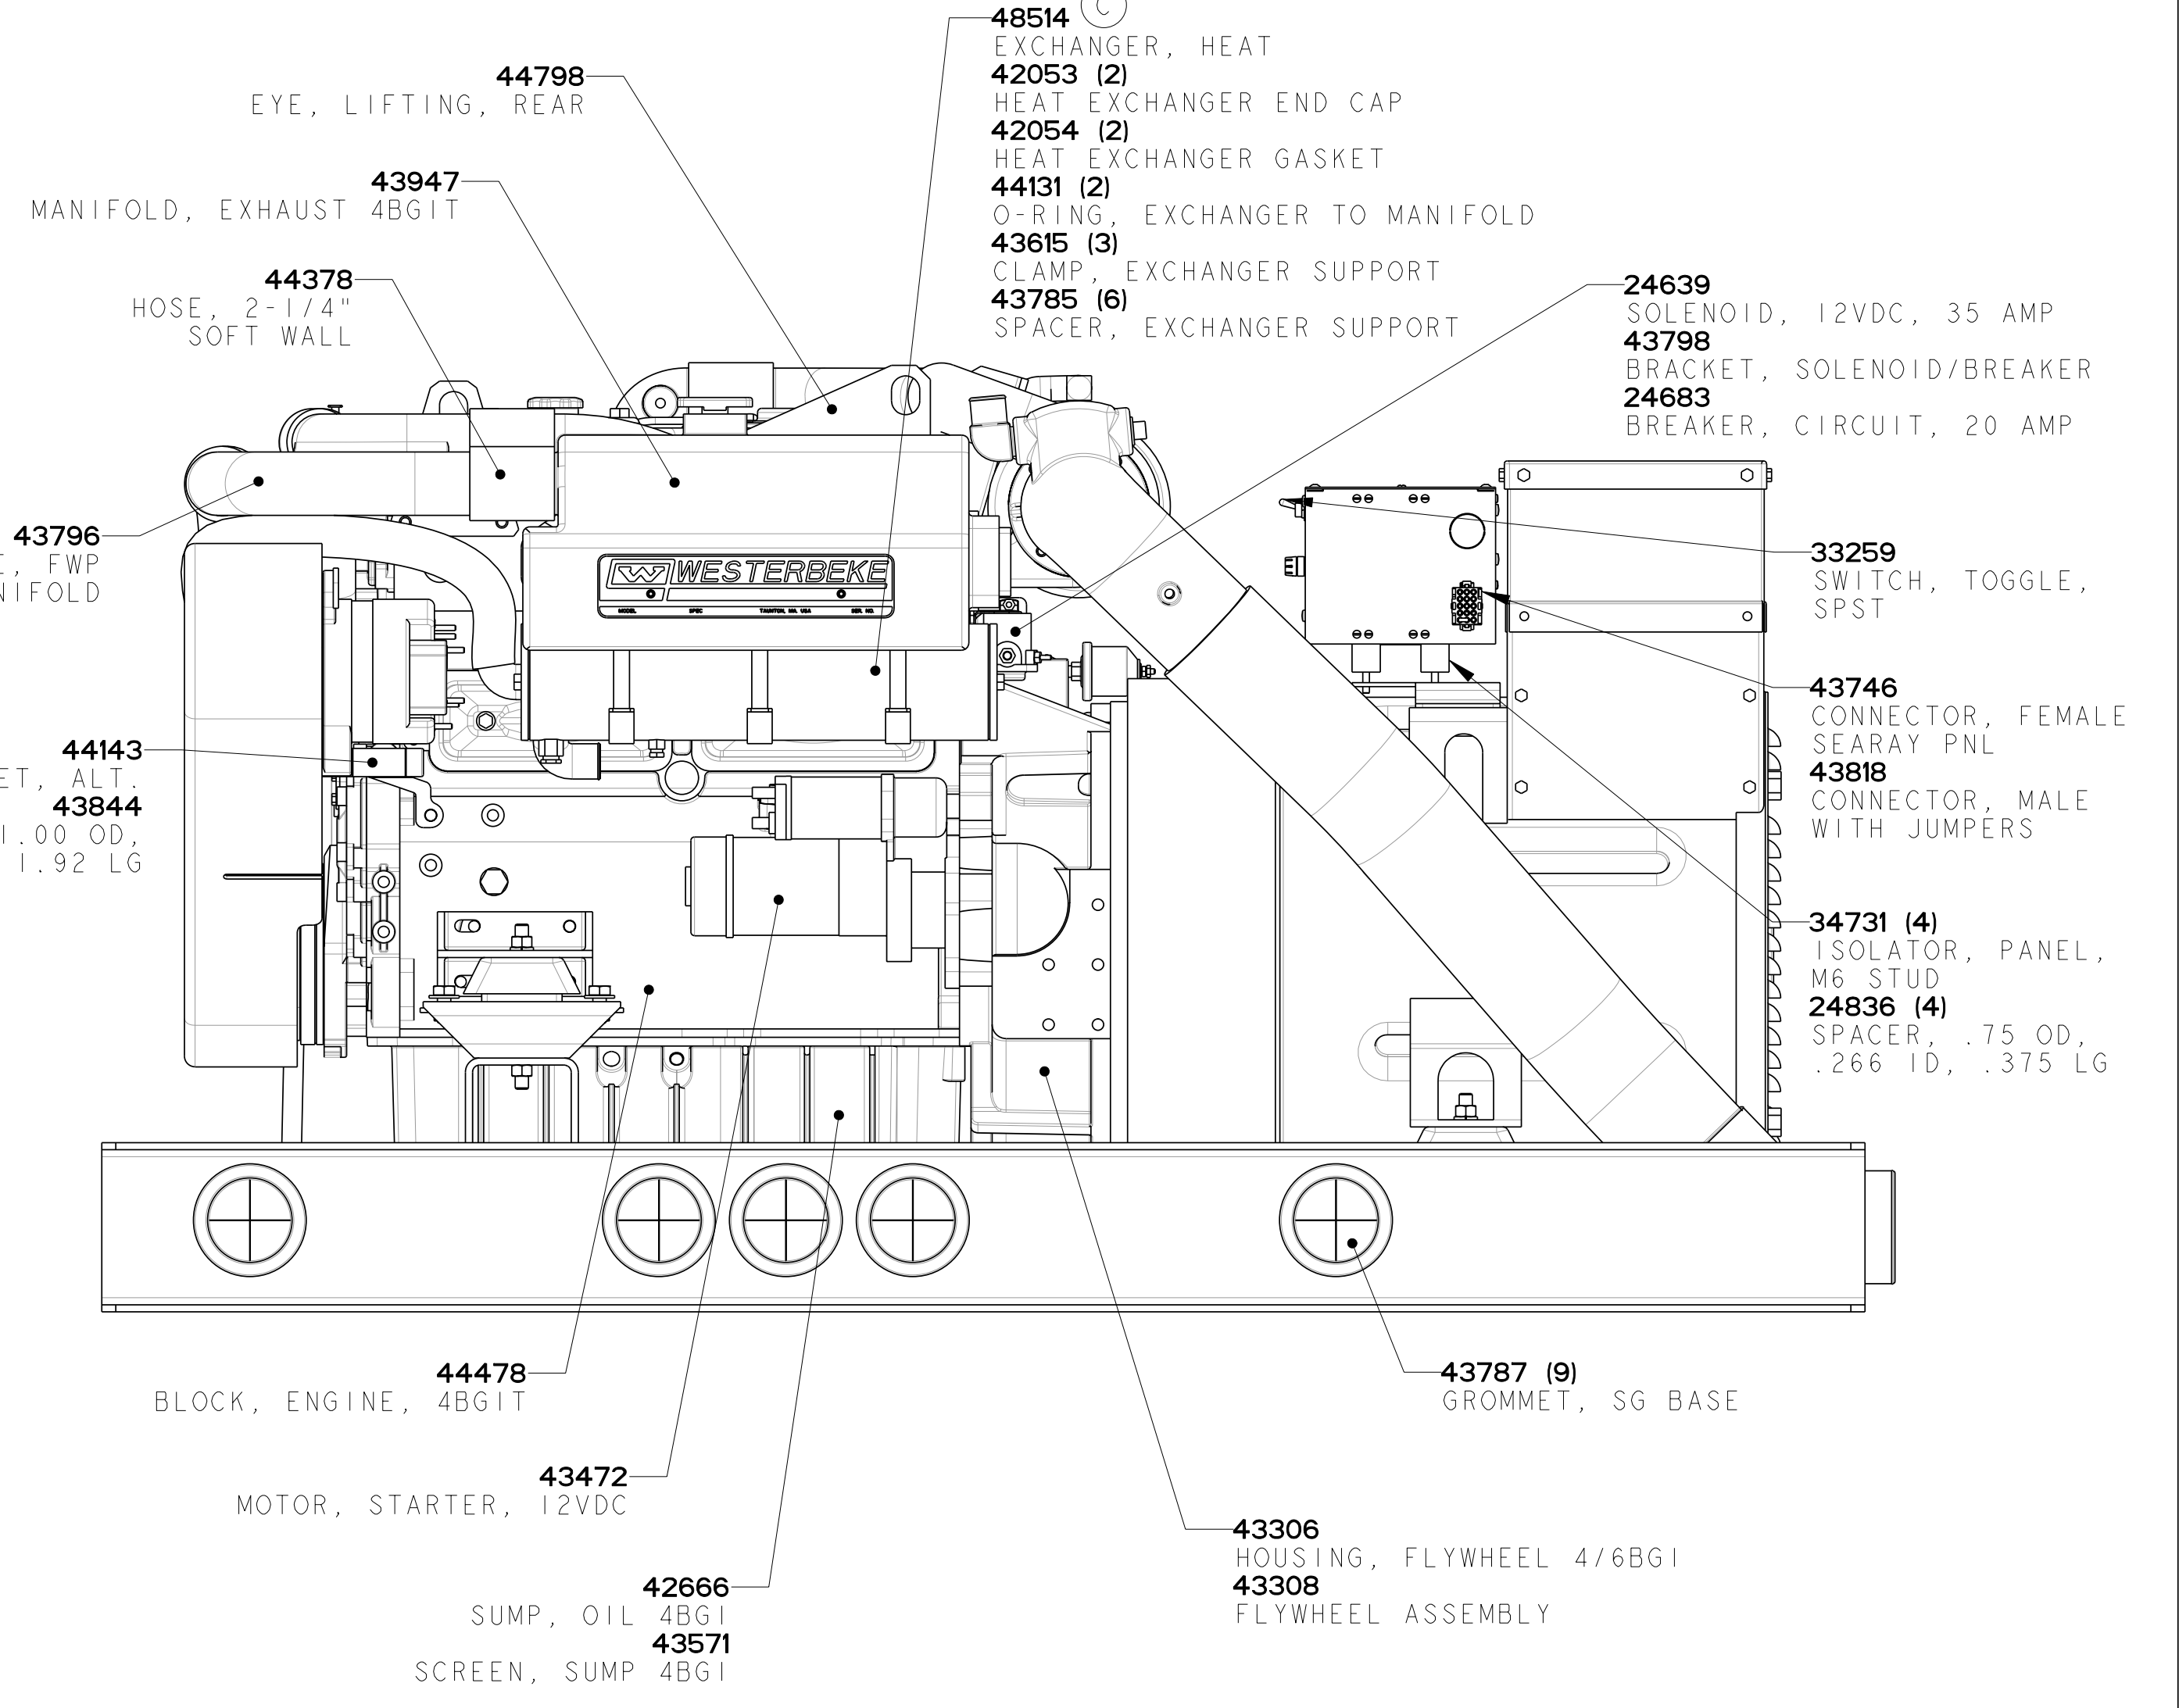

TOLERANCES (UNLESS OTHERWISE NOTED)		WESTERBEKE CORPORATION TAUNTON, MA. 02780	
INCHES	MILLIMETERS	PARTS LIST 40-60 BEDA	
.XX : .02	X : .1	DRAWN BY	DATE
.XXX : .005	XX : .05	AFS	9/Jan/03
CAST : .03	XX : .05	APPROVED BY	DATE
FINISH : .03	XX : .05	AFS	9/Jan/03
DIMENSIONS		SCALE	SIZE
INCHES		0.188	E
MILLIMETERS		DRAWING NUMBER	
(WHEN APPLICABLE)		52759	
		SHEET	REV.
		1 of 1	C